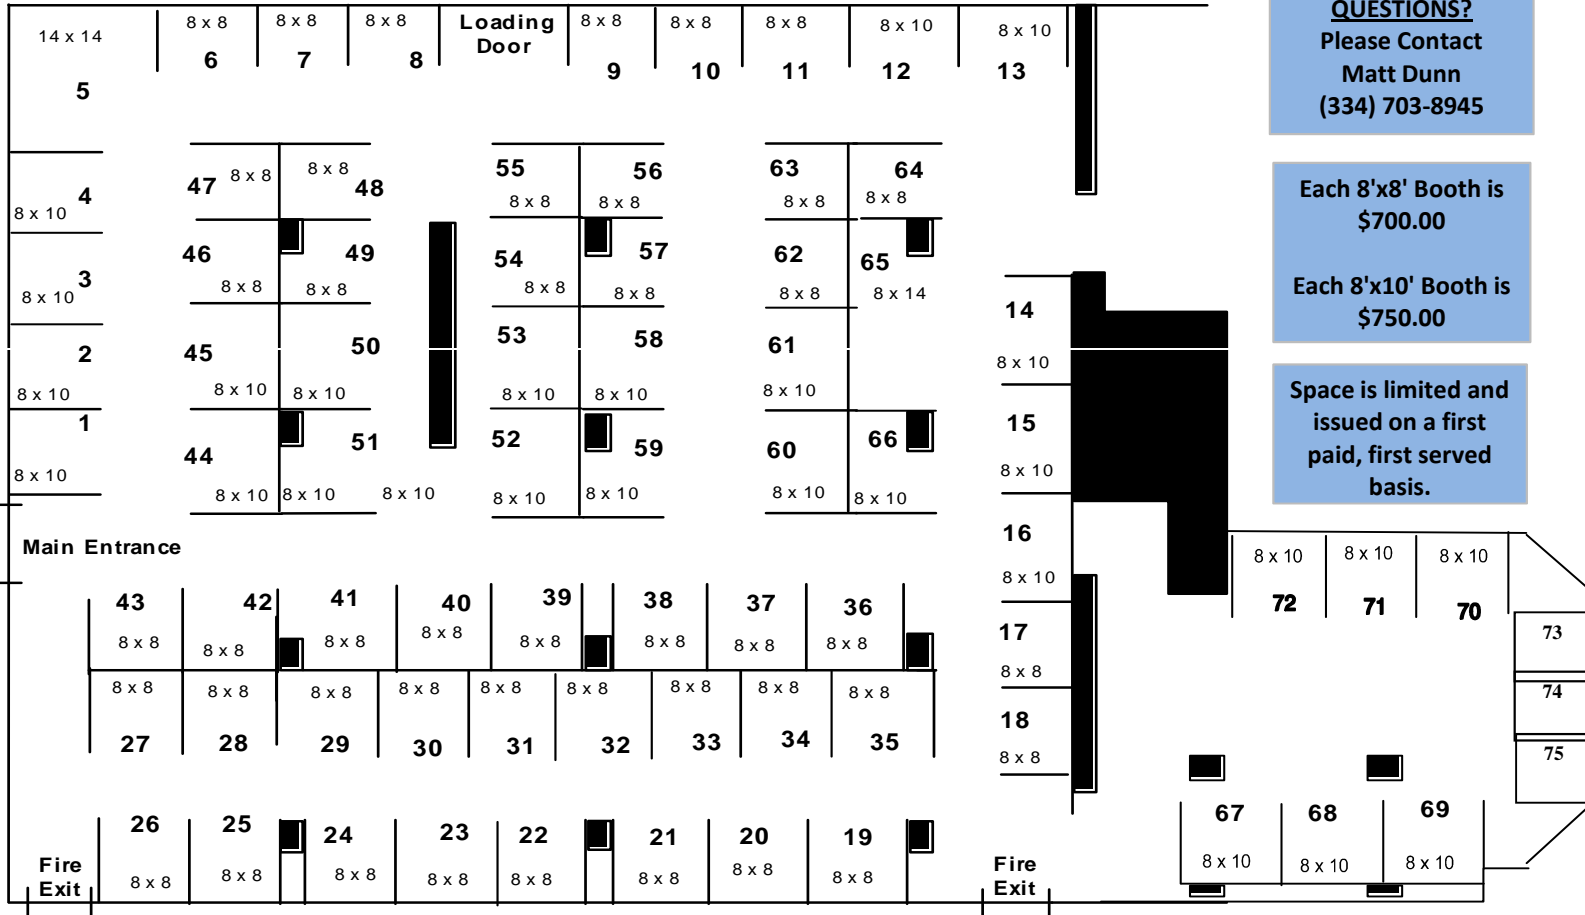

**2010 AWEA Annual Conference
Exhibitor Booth Layout
Perdido Beach Resort
April 18 - 21, 2010**

QUESTIONS?
Please Contact
Matt Dunn
(334) 703-8945

Each 8'x8' Booth is
\$700.00

Each 8'x10' Booth is
\$750.00

Space is limited and
issued on a first
paid, first served
basis.